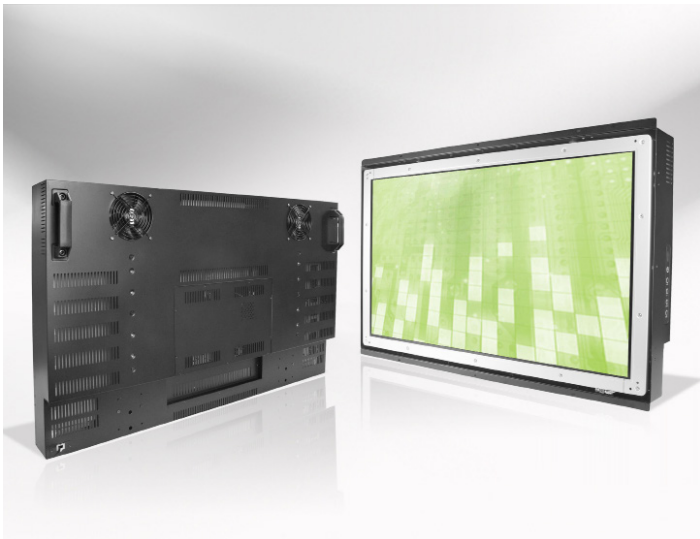

OF4204-WH35L0

Specification

Features

- Built-in fans to improve system cooling allows up to 24-hours-a-day usage
- Modularize mechanical design provides flexible product configuration and easy maintenance
- Optional build-in touch screen for interactive application
- Optional build-in PC eliminates external box

Panel	Cell Type / Glass Surface	TFT LCD / Black Anti-Glare, low reflection coating	
	Aspect Ratio / Size	Wide / 42" viewable diagonal area	
	Active Area / Pixel Pitch	930.24(H) x 523.26(V) mm / 0.4845(H) x 0.4845(V) mm	
	Native Resolution / Colors	1920(H) x 1080(V) / 16.7 Million	
	Brightness / Contrast	350 cd/m ² (typ) / 3000 : 1	
	Response Time	≤ 8 ms (G-to-G)	
	Viewing Angle (typical)	H. 178° (- 89° ~ + 89°) , V. 178° (- 89° ~ + 89°)	
	Light Source	LED , Long life, 50,000 hrs (typ)	
Input Sources	PC System	Signal	Analog RGB (0.7/1.0 V _{p-p} , 75 ohms)
		Sync	Separate Sync, Composite Sync, Sync On Green
		Frequency	F _h : 30 - 82Khz , F _v : 50 - 75Hz
	Audio System	3W Amplifier	
Input Terminals	1 x VGA (15 Pin Female D-Sub) , 1 x PC Audio (Stereo Headphone Jack) , 1 x AC Inlet		
Convenient Features	Auto Calibration , Back Light Adjustment , Plug&Play (VESA DDC/CI, DDC 2B)		
	OSD Multi-Languages , Wall Mount Ready (VESA 600 x 200 mm)		
Power	Internal power supply with universal / Auto-Sensing, AC 90 to 260V, 50 / 60 Hz		
Power Consumption	Operation / Power Saving	202 watt , < 5 watt (Support DPMS)	
Operating Condition	Temperature / Humidity	0°C ~ 50°C (32°F ~ 122°F) , 10% ~ 90% (no condensation)	
Storage Condition	Temperature / Humidity	- 20°C ~ 60°C (- 4°F ~ 140°F) , 10% ~ 90% (no condensation)	
Certification	FCC , CE		
Dimensions	Physical	With Flanges(W x H x D) : 1019.5 x 633.0(Screw center-to-center) x 164.0 (mm)	
		Without Flanges(W x H x D) : 1019.5 x 615.0 x 164.0 (mm)	
	Carton	W x H x D = 1145.0 x 755.0 x 240.0 mm	
Weight	N.W. / G.W.	30.5 Kgs / 32.5 Kgs	
Container Loaded	20ft / 40ft / 40ft HQ	TBD (Sets , By pallet)	