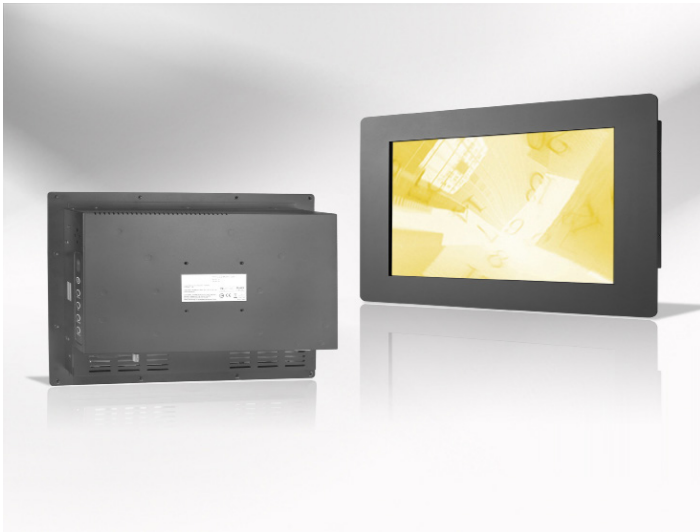

PM4204-WHA0L0

Specification

Features

- Built-in fans to improve system cooling allows up to 24-hours-a-day usage
- Modularize mechanical design provides flexible product configuration and easy maintenance
- Optional build-in touch screen for interactive application
- Optional build-in PC eliminates external box

Panel	Cell Type / Glass Surface	TFT LCD / Black Anti-Glare, low reflection coating	
	Aspect Ratio / Size	Wide / 42" viewable diagonal area	
	Active Area / Pixel Pitch	930.24(H) x 523.26(V) mm / 0.4845(H) x 0.4845(V) mm	
	Native Resolution / Colors	1920(H) x 1080(V) / 16.7 Million	
	Brightness / Contrast	1000 cd/m ² (typ) / 3000 : 1	
	Response Time	≤ 8 ms	
	Viewing Angle (typical)	H. 178° (- 89° ~ + 89°) , V. 178°(- 89° ~ + 89°)	
	Light Source	LED , Long life, 50,000 hrs (typ)	
Input Sources	PC System	Signal	Analog RGB (0.7/1.0 V _{p-p} , 75 ohms)
		Sync	Separate Sync, Composite Sync, Sync On Green
		Frequency	F _H : 30 - 82Khz , F _V : 50 -75Hz
	Audio System	3W Speaker x 2	
Input Terminals	1 x VGA (15 Pin Female D-Sub) , 1 x PC Audio (Stereo Headphone Jack) , 1 x AC Inlet		
Convenient Features	Auto Calibration , Back Light Adjustment , Plug&Play (VESA DDC/CI, DDC 2B)		
	OSD Multi-Languages , Wall Mount Ready (VESA 600 x 200 mm)		
Power	Internal power supply with universal / Auto-Sensing, AC 90 to 260V, 50 / 60 Hz		
Power Consumption	Operation / Power Saving	202 watt , < 5 watt (Support DPMS)	
Operating Condition	Temperature / Humidity	0°C ~ 50°C (32°F ~ 122°F) , 10% ~ 90% (no condensation)	
Storage Condition	Temperature / Humidity	- 20°C ~ 60°C (- 4°F ~ 140°F) , 10% ~ 90% (no condensation)	
Certification	FCC , CE		
Dimensions	Physical	W x H x D = 1115.0 x 710.0 x 174.0 mm	
	Carton	W x H x D = TBD	
Weight	N.W. / G.W.	33.5 Kgs / 35.5 Kgs	
Container Loaded	20ft / 40ft / 40ft HQ	TBD (Sets , By pallet)	